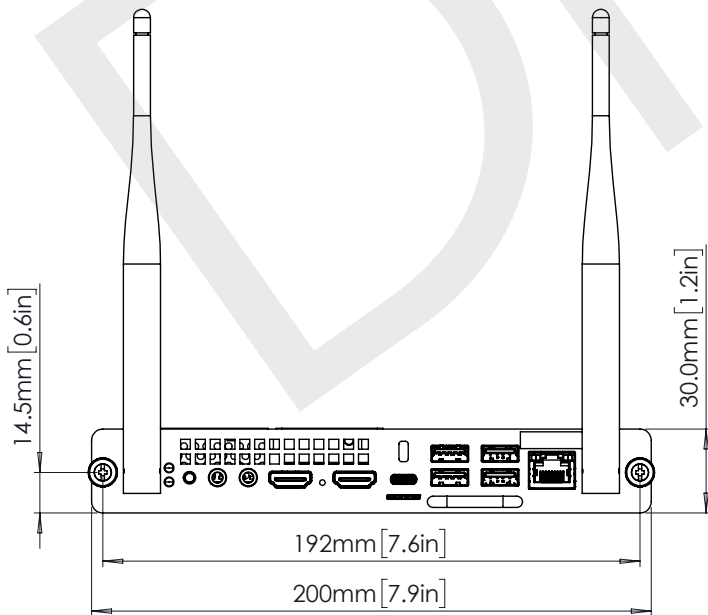

PHYSICAL SPECIFICATIONS

| | |
|--------------------|---|
| Product Dimensions | 200 x 120 x 30 mm (7.9 x 4.7 x 1.2 in) |
| Packed Dimensions | 268 x 216 x 55 mm (10.5 x 8.5 x 2.2 in) |
| Net Weight | 0.7 kg (1.5 lbs) |
| Packed Weight | 1.1 kg (2.4 lbs) |

SUPPORT

For all Promethean products, visit [Support.PrometheanWorld.com](https://www.prometheanworld.com).

OPS-M4

TECHNICAL DRAWINGS

Top

Front

Side