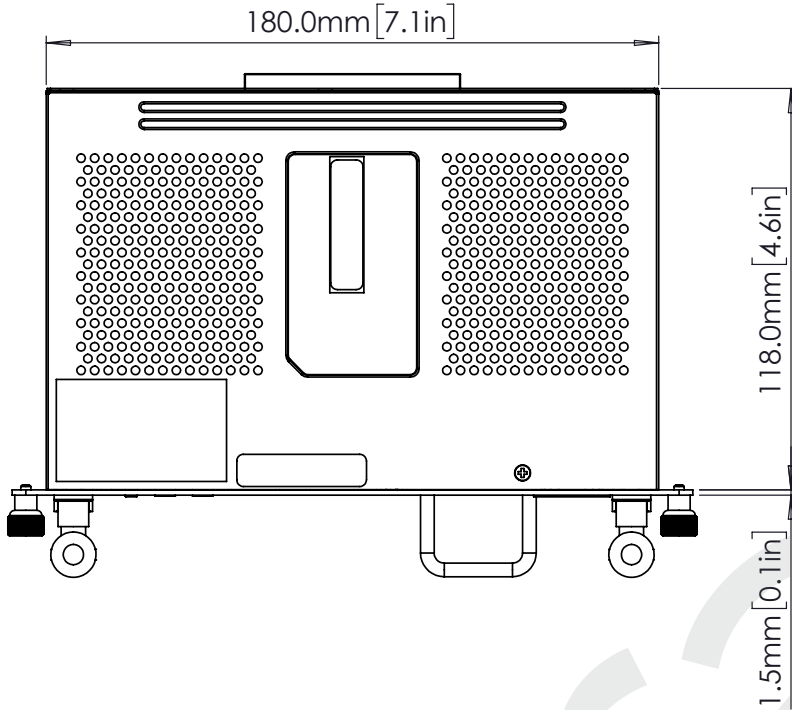

OPS-M4

TECHNICAL DRAWINGS

Top